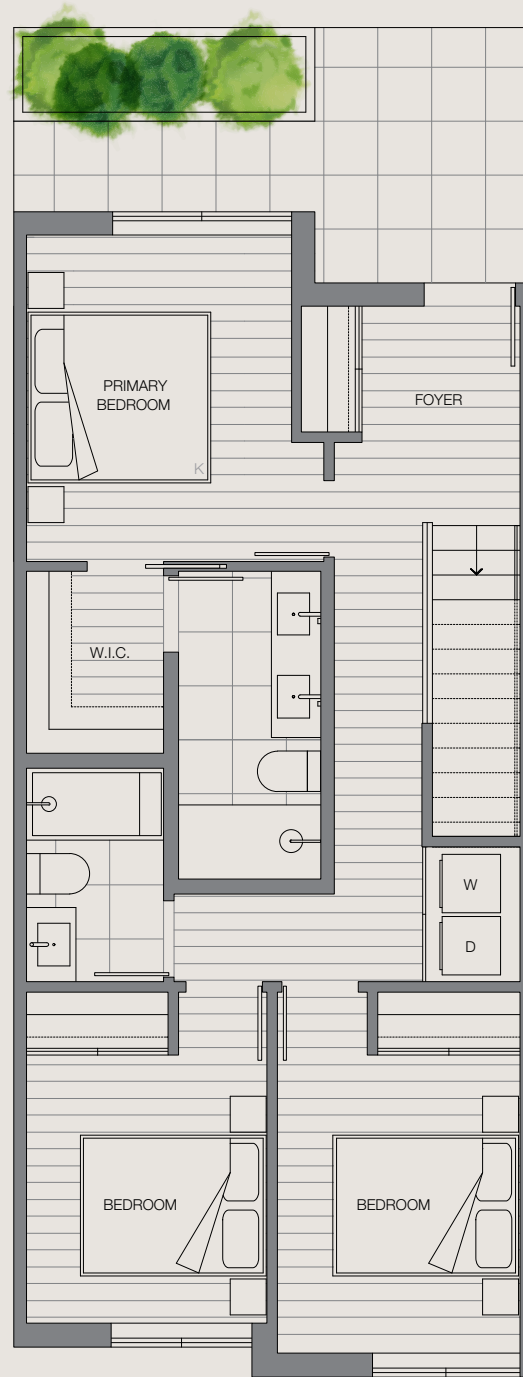

PH 207

4377 Ash Street

3 Bedroom
2.5 Bathroom

Indoor 1,479 Sq Ft
Outdoor 971 Sq Ft

Lower Floor

Upper Floor

Rooftop Patio

Penthouse Collection

W 28th Ave

Ash St