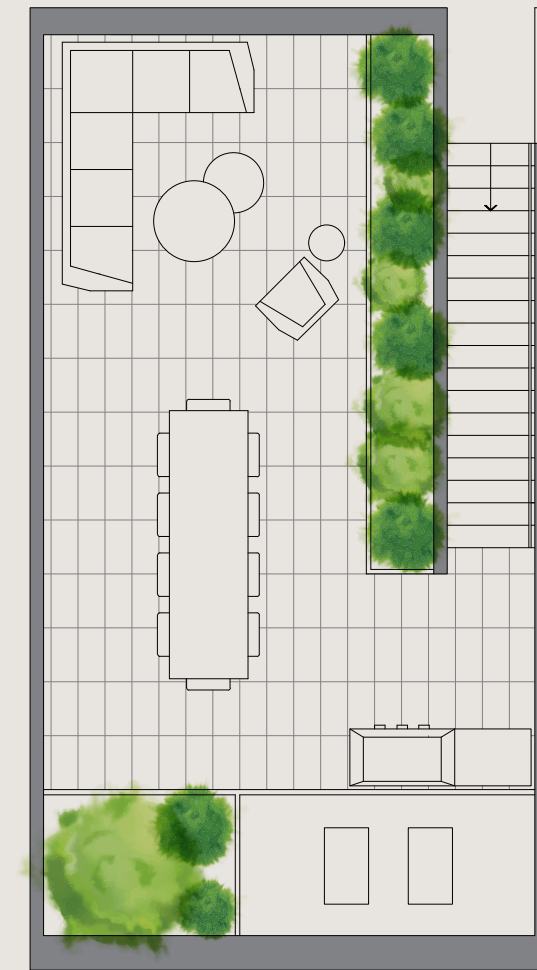

PH 207

4377 Ash Street

3 Bedroom
2.5 Bathroom

Indoor 1,479 Sq Ft
Outdoor 971 Sq Ft

Lower Floor

Upper Floor

Rooftop Patio

Penthouse Collection

W 28th Ave

Ash St