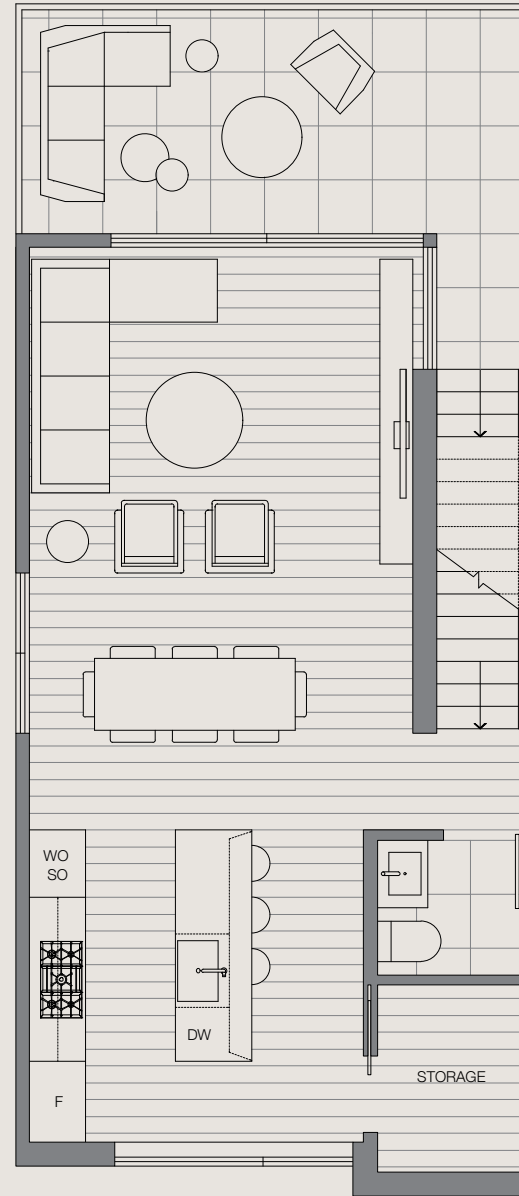

PH 207

4377 Ash Street

3 Bedroom
2.5 Bathroom

Indoor 1,479 Sq Ft
Outdoor 971 Sq Ft

Lower Floor

Upper Floor

Rooftop Patio

Penthouse Collection

W 28th Ave

Ash St