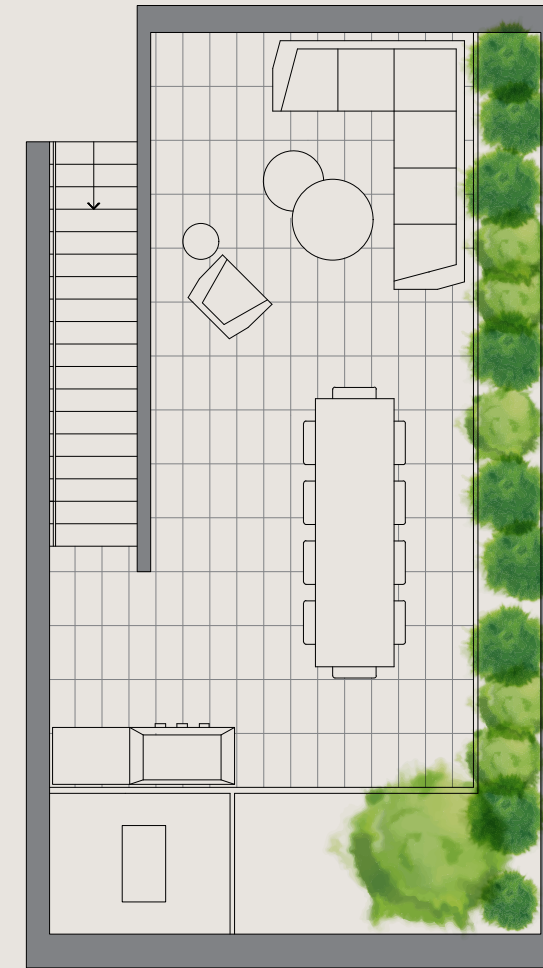

PH 205

4377 Ash Street

3 Bedroom
2.5 Bathroom

Indoor 1,438 Sq Ft
Outdoor 829 Sq Ft

Lower Floor

Upper Floor

Rooftop Patio

Penthouse Collection

W 28th Ave