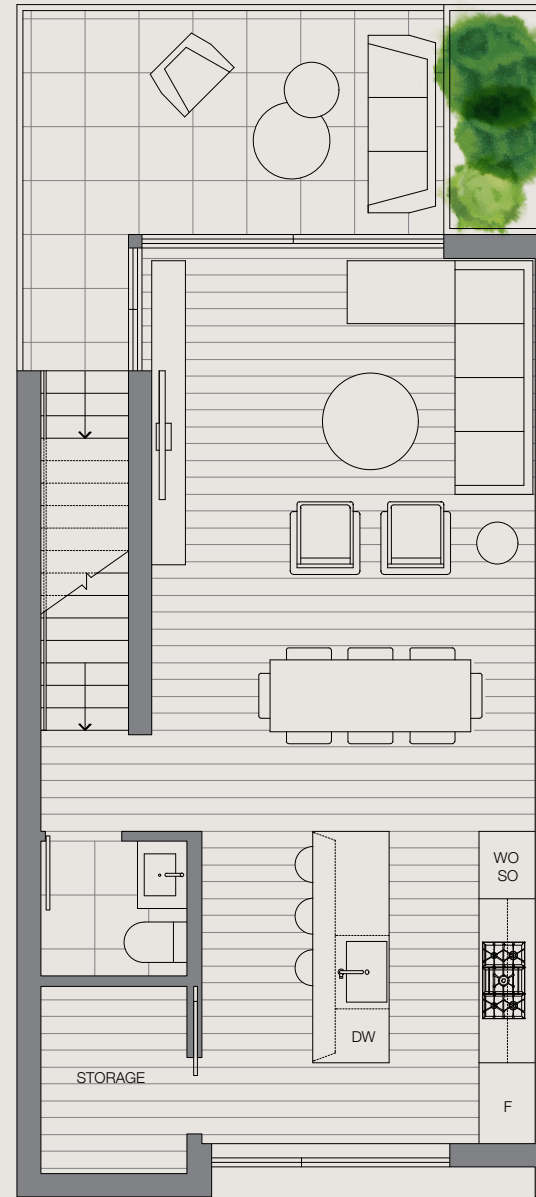

PH 205

4377 Ash Street

3 Bedroom
2.5 Bathroom

Indoor 1,438 Sq Ft
Outdoor 829 Sq Ft

Lower Floor

Upper Floor

Rooftop Patio

Penthouse Collection

W 28th Ave