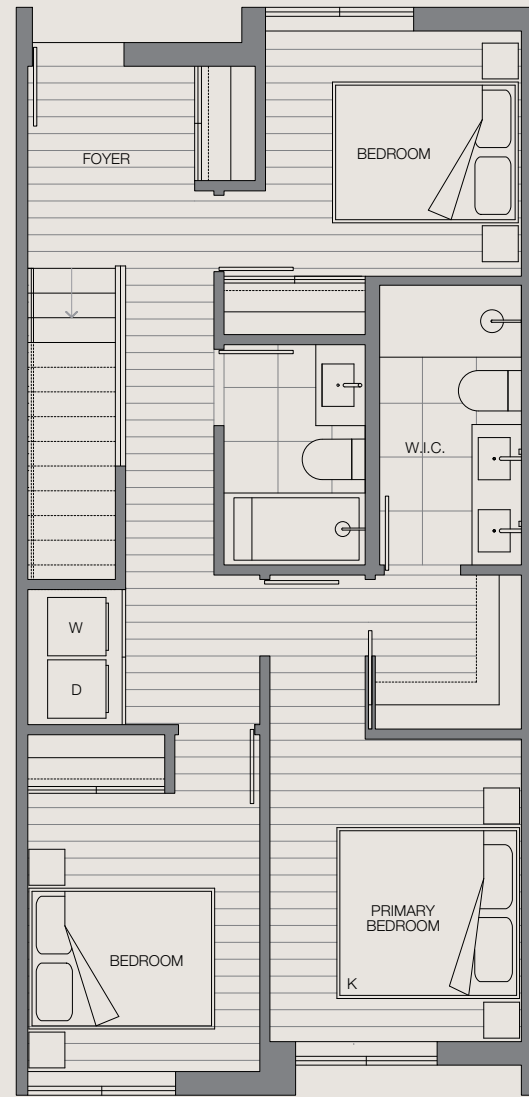

PH 205

4377 Ash Street

3 Bedroom
2.5 Bathroom

Indoor 1,438 Sq Ft
Outdoor 829 Sq Ft

Lower Floor

Upper Floor

Rooftop Patio

Penthouse Collection

W 28th Ave