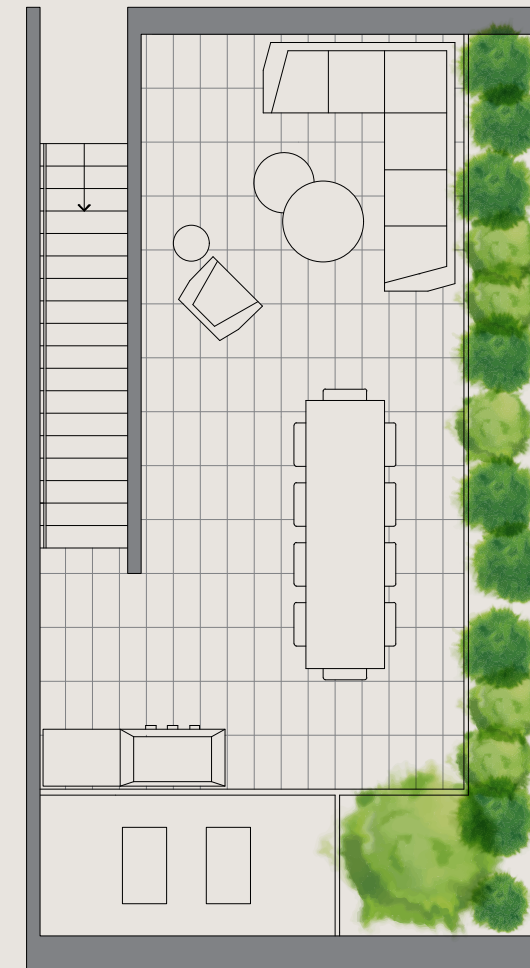

PH 204

4377 Ash Street

3 Bedroom
2.5 Bathroom

Indoor 1,408 Sq Ft
Outdoor 770 Sq Ft

Lower Floor

Upper Floor

Rooftop Patio

Penthouse Collection

W 28th Ave

Ash St