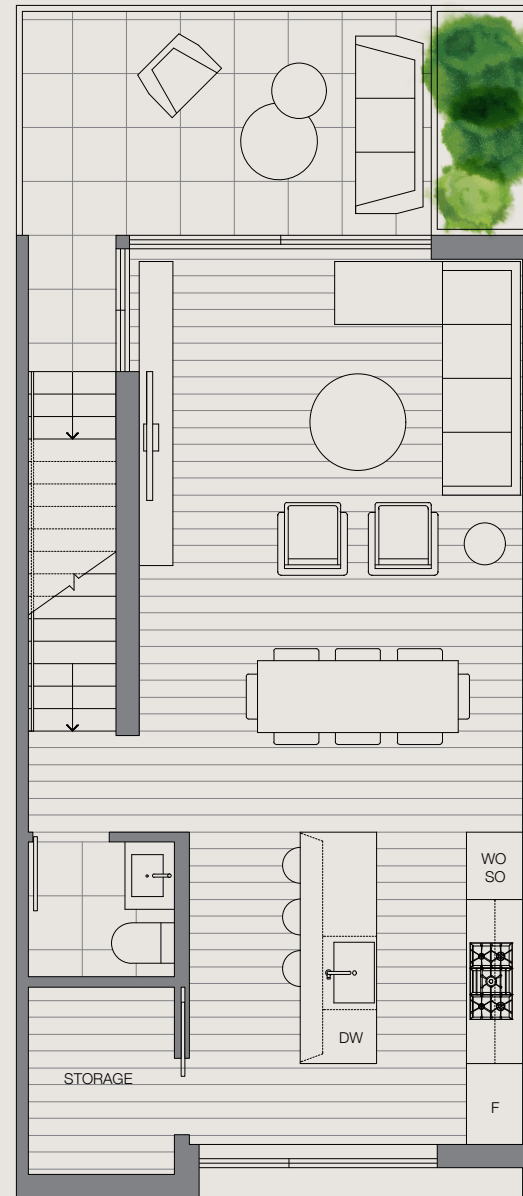

PH 204

4377 Ash Street

3 Bedroom
2.5 Bathroom

Indoor 1,408 Sq Ft
Outdoor 770 Sq Ft

Lower Floor

Upper Floor

Rooftop Patio

Penthouse Collection

W 28th Ave

Ash St