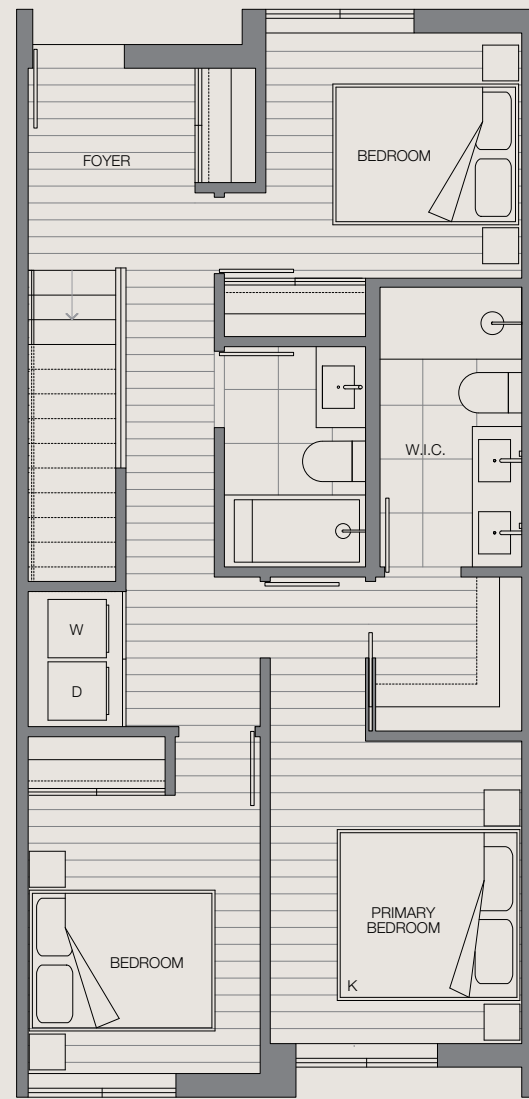

PH 204

4377 Ash Street

3 Bedroom
2.5 Bathroom

Indoor 1,408 Sq Ft
Outdoor 770 Sq Ft

Lower Floor

Upper Floor

Rooftop Patio

Penthouse Collection

W 28th Ave

Ash St