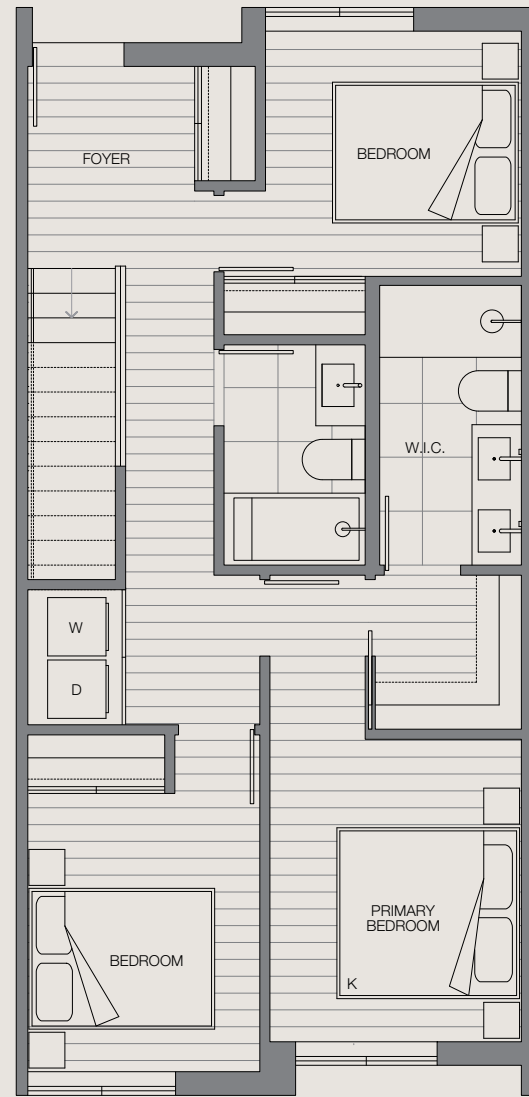

PH 203

4377 Ash Street

3 Bedroom
2.5 Bathroom

Indoor 1,408 Sq Ft
Outdoor 770 Sq Ft

Lower Floor

Upper Floor

Rooftop Patio

Penthouse Collection

W 28th Ave

Ash St