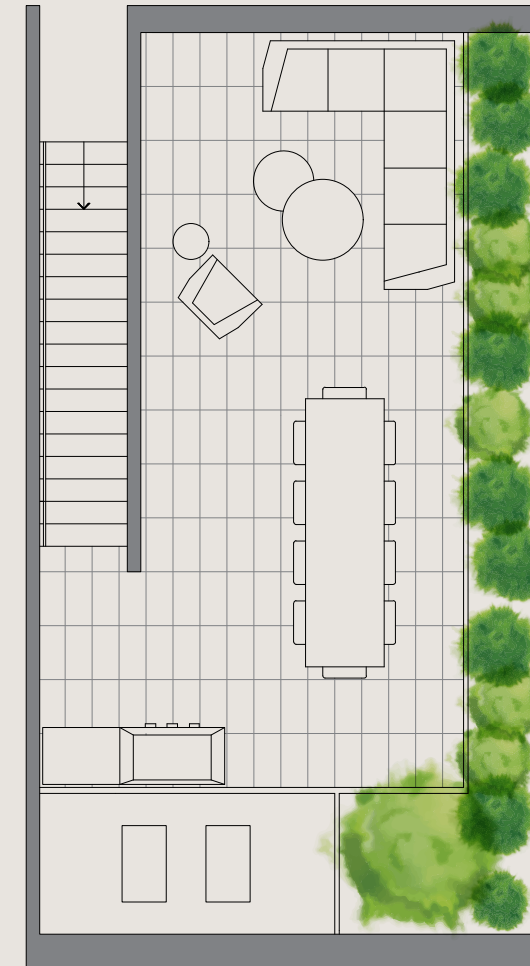

PH 203

4377 Ash Street

3 Bedroom
2.5 Bathroom

Indoor 1,408 Sq Ft
Outdoor 770 Sq Ft

Lower Floor

Upper Floor

Rooftop Patio

Penthouse Collection

W 28th Ave

Ash St