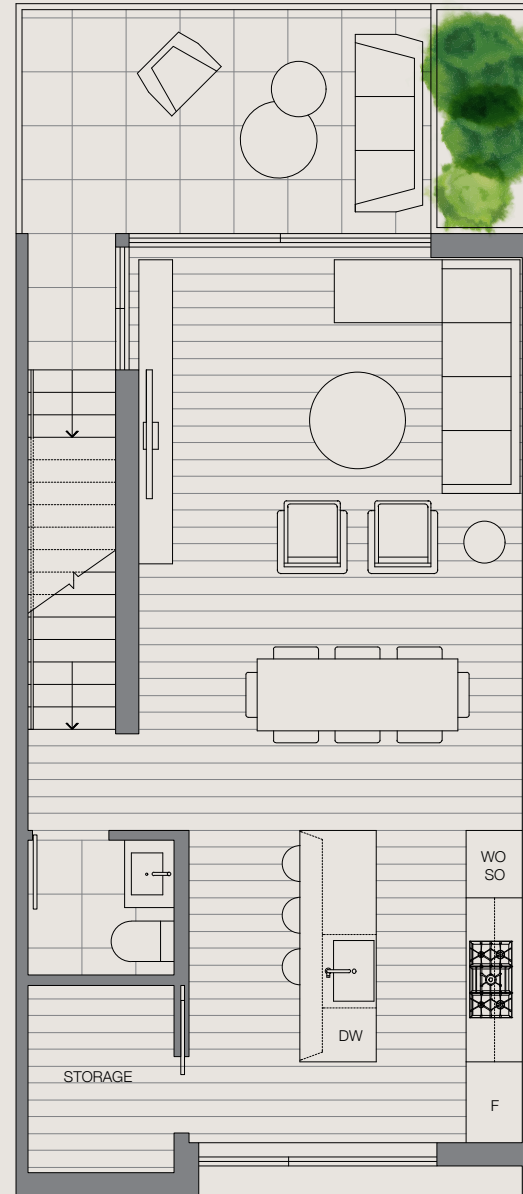

PH 203

4377 Ash Street

3 Bedroom
2.5 Bathroom

Indoor 1,408 Sq Ft
Outdoor 770 Sq Ft

Lower Floor

Upper Floor

Rooftop Patio

Penthouse Collection

W 28th Ave

Ash St