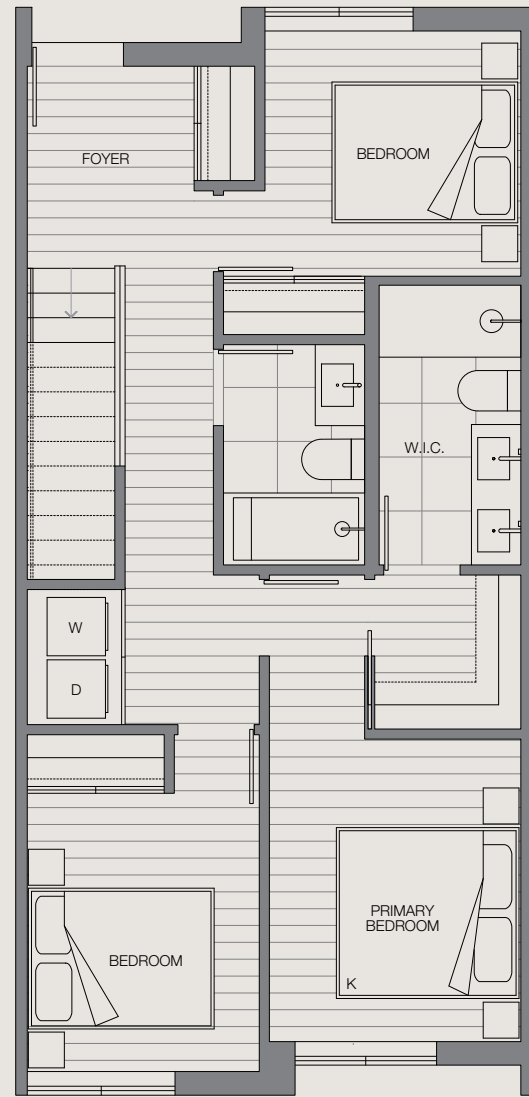

PH 202

4377 Ash Street

3 Bedroom
2.5 Bathroom

Indoor 1,408 Sq Ft
Outdoor 770 Sq Ft

Lower Floor

Upper Floor

Rooftop Patio

Penthouse Collection

W 28th Ave

Ash St