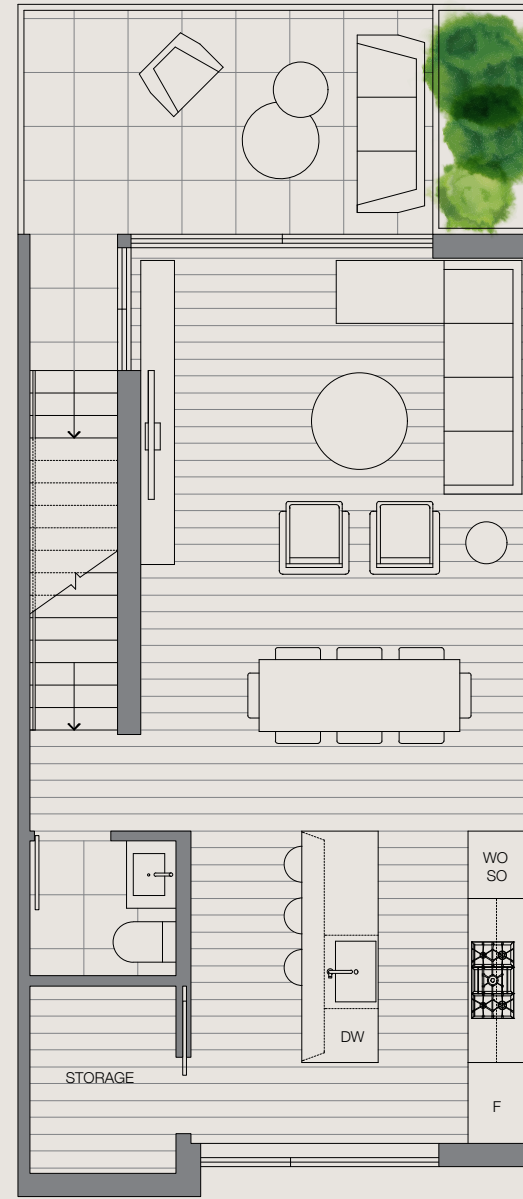

PH 202

4377 Ash Street

3 Bedroom
2.5 Bathroom

Indoor 1,408 Sq Ft
Outdoor 770 Sq Ft

Lower Floor

Upper Floor

Rooftop Patio

Penthouse Collection

W 28th Ave

Ash St