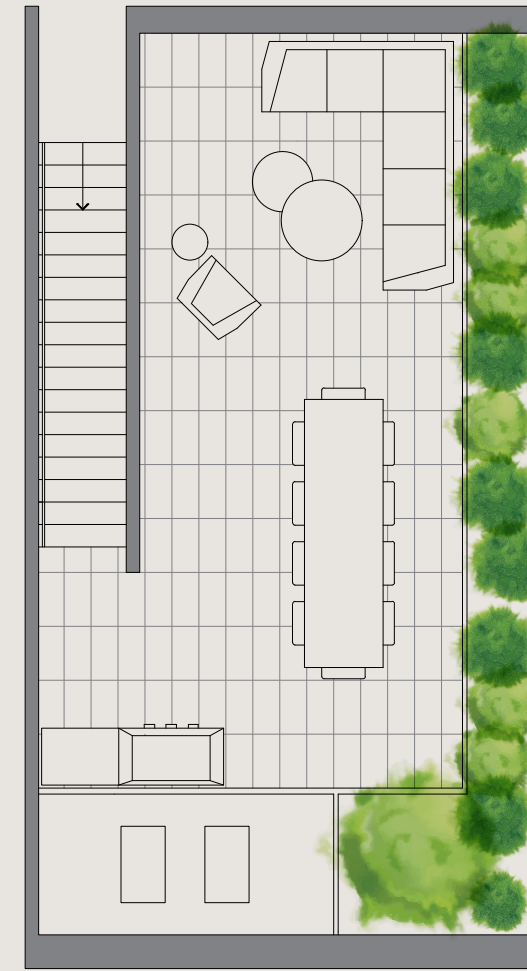

PH 202

4377 Ash Street

3 Bedroom
2.5 Bathroom

Indoor 1,408 Sq Ft
Outdoor 770 Sq Ft

Lower Floor

Upper Floor

Rooftop Patio

Penthouse Collection

W 28th Ave

Ash St