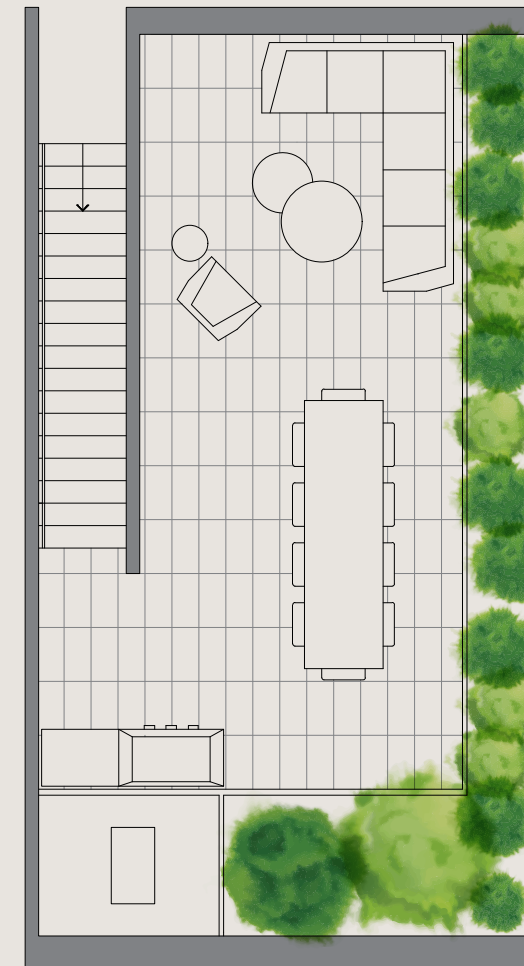

PH 201

4377 Ash Street

3 Bedroom
2.5 Bathroom

Indoor 1,418 Sq Ft
Outdoor 841 Sq Ft

Lower Floor

Upper Floor

Rooftop Patio

Penthouse Collection

W 28th Ave

Ash St