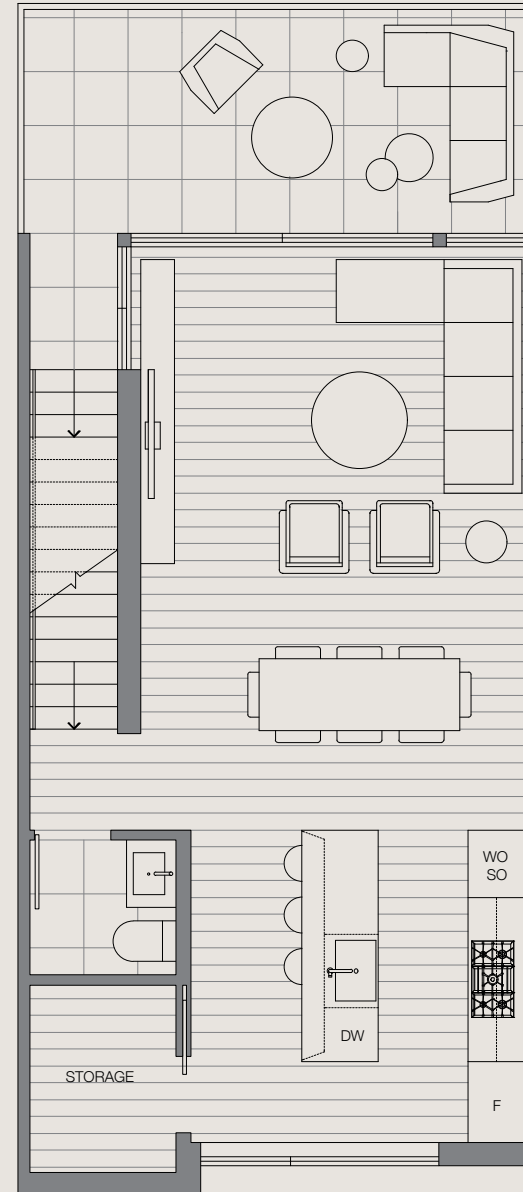

PH 201

4377 Ash Street

3 Bedroom
2.5 Bathroom

Indoor 1,418 Sq Ft
Outdoor 841 Sq Ft

Lower Floor

Upper Floor

Rooftop Patio

Penthouse Collection

W 28th Ave

Ash St