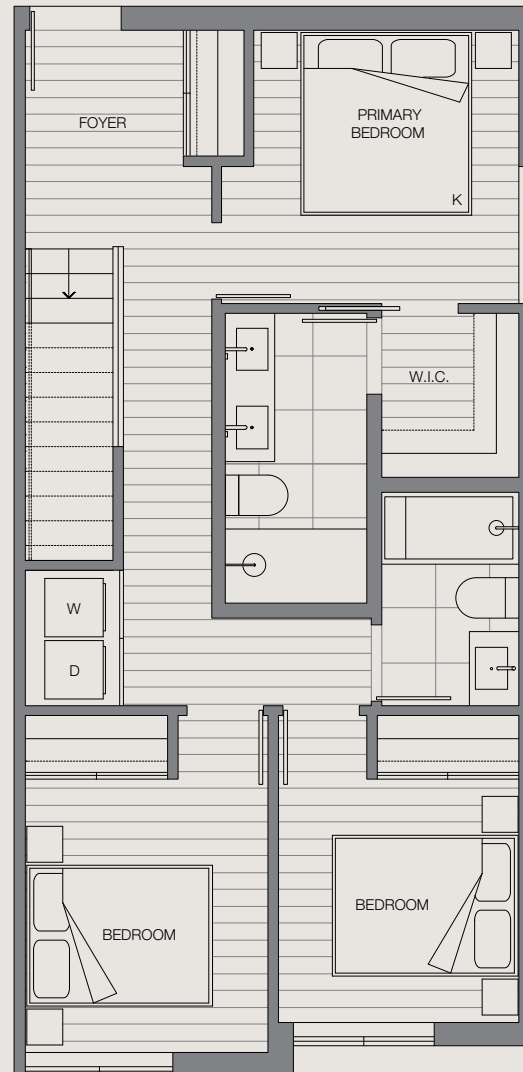

PH 201

4377 Ash Street

3 Bedroom
2.5 Bathroom

Indoor 1,418 Sq Ft
Outdoor 841 Sq Ft

Lower Floor

Upper Floor

Rooftop Patio

Penthouse Collection

W 28th Ave

Ash St